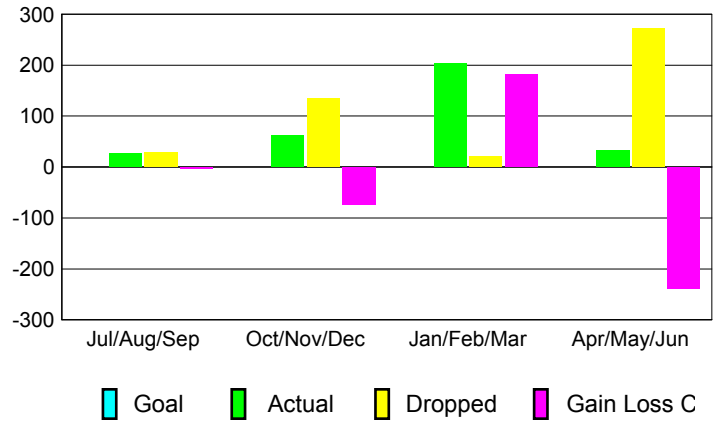

GMT: **DATUK NAGARATNAM**

Location: **PHILIPPINES**

GMT CA: **5**

CLUBS

Month	New Club Goal	Actual New Clubs	Actual Dropped Clubs	Gain/Loss of Clubs
2012-2013				
Jul/Aug/Sep		0	0	0
Oct/Nov/Dec		1	0	1
Jan/Feb/Mar		1	0	1
Apr/May/June		0	0	0
Totals		2	0	2

Club Results 2012-2013

Goal, New, Dropped, Gain/Loss

MEMBERSHIP

Month	Net Memb Goal	Actual New Memb	Actual Dropped Memb	Gain/Loss of Memb
2012-2013				
Jul/Aug/Sep		26	29	-3
Oct/Nov/Dec		62	135	-73
Jan/Feb/Mar		202	21	181
Apr/May/June		33	271	-238
Totals		323	456	-133

Membership Results 2012-2013

Goal, New, Dropped, Gain/Loss

YTD Status Quo Clubs 2012-2013

Status Quo Clubs Compared to Status Quo Members

Gender Comparison 2012-2013

Club Gain/Loss 2012-2013

Membership Gain/Loss 2012-2013