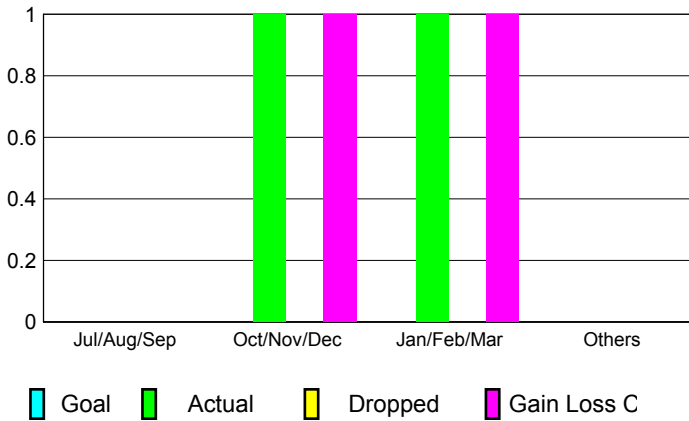

GMT: **DATUK NAGARATNAM**

Location: **PHILIPPINES**

GMT CA: **5**

CLUBS

Month	New Club Goal	Actual New Clubs	Actual Dropped Clubs	Gain/Loss of Clubs
2012-2013				
Jul/Aug/Sep		0	0	0
Oct/Nov/Dec		1	0	1
Jan/Feb/Mar		1	0	1
Apr/May/June		0	0	0
Totals		2	0	2

Club Results 2012-2013

Goal, New, Dropped, Gain/Loss

MEMBERSHIP

Month	Net Memb Goal	Actual New Memb	Actual Dropped Memb	Gain/Loss of Memb
2012-2013				
Jul/Aug/Sep		26	29	-3
Oct/Nov/Dec		62	135	-73
Jan/Feb/Mar		202	21	181
Apr/May/June		33	271	-238
Totals		323	456	-133